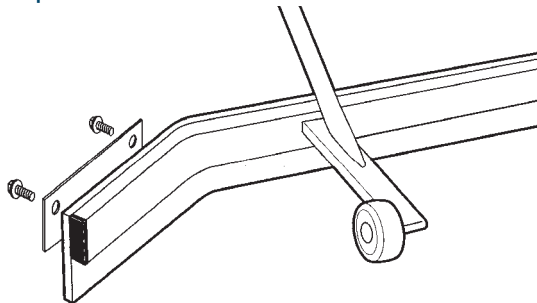

HYDRO-BLADE FEATURES

- No joints to rust, will last for years
- Lightweight tubular galvanised steel construction
- Ideal for cleaning hard and synthetic surfaces, removes wear and surface grit
- Soft, flexible rubber will not mark court surfaces
- Rubber wheels for manoeuvrability and control

Product Code: HY-BL

Product Code HY BL

Replacement Rubbers Code: HY-R

Bolt-on assembly to hold the foam in place.

Top quality solvent resistant EVA foam.